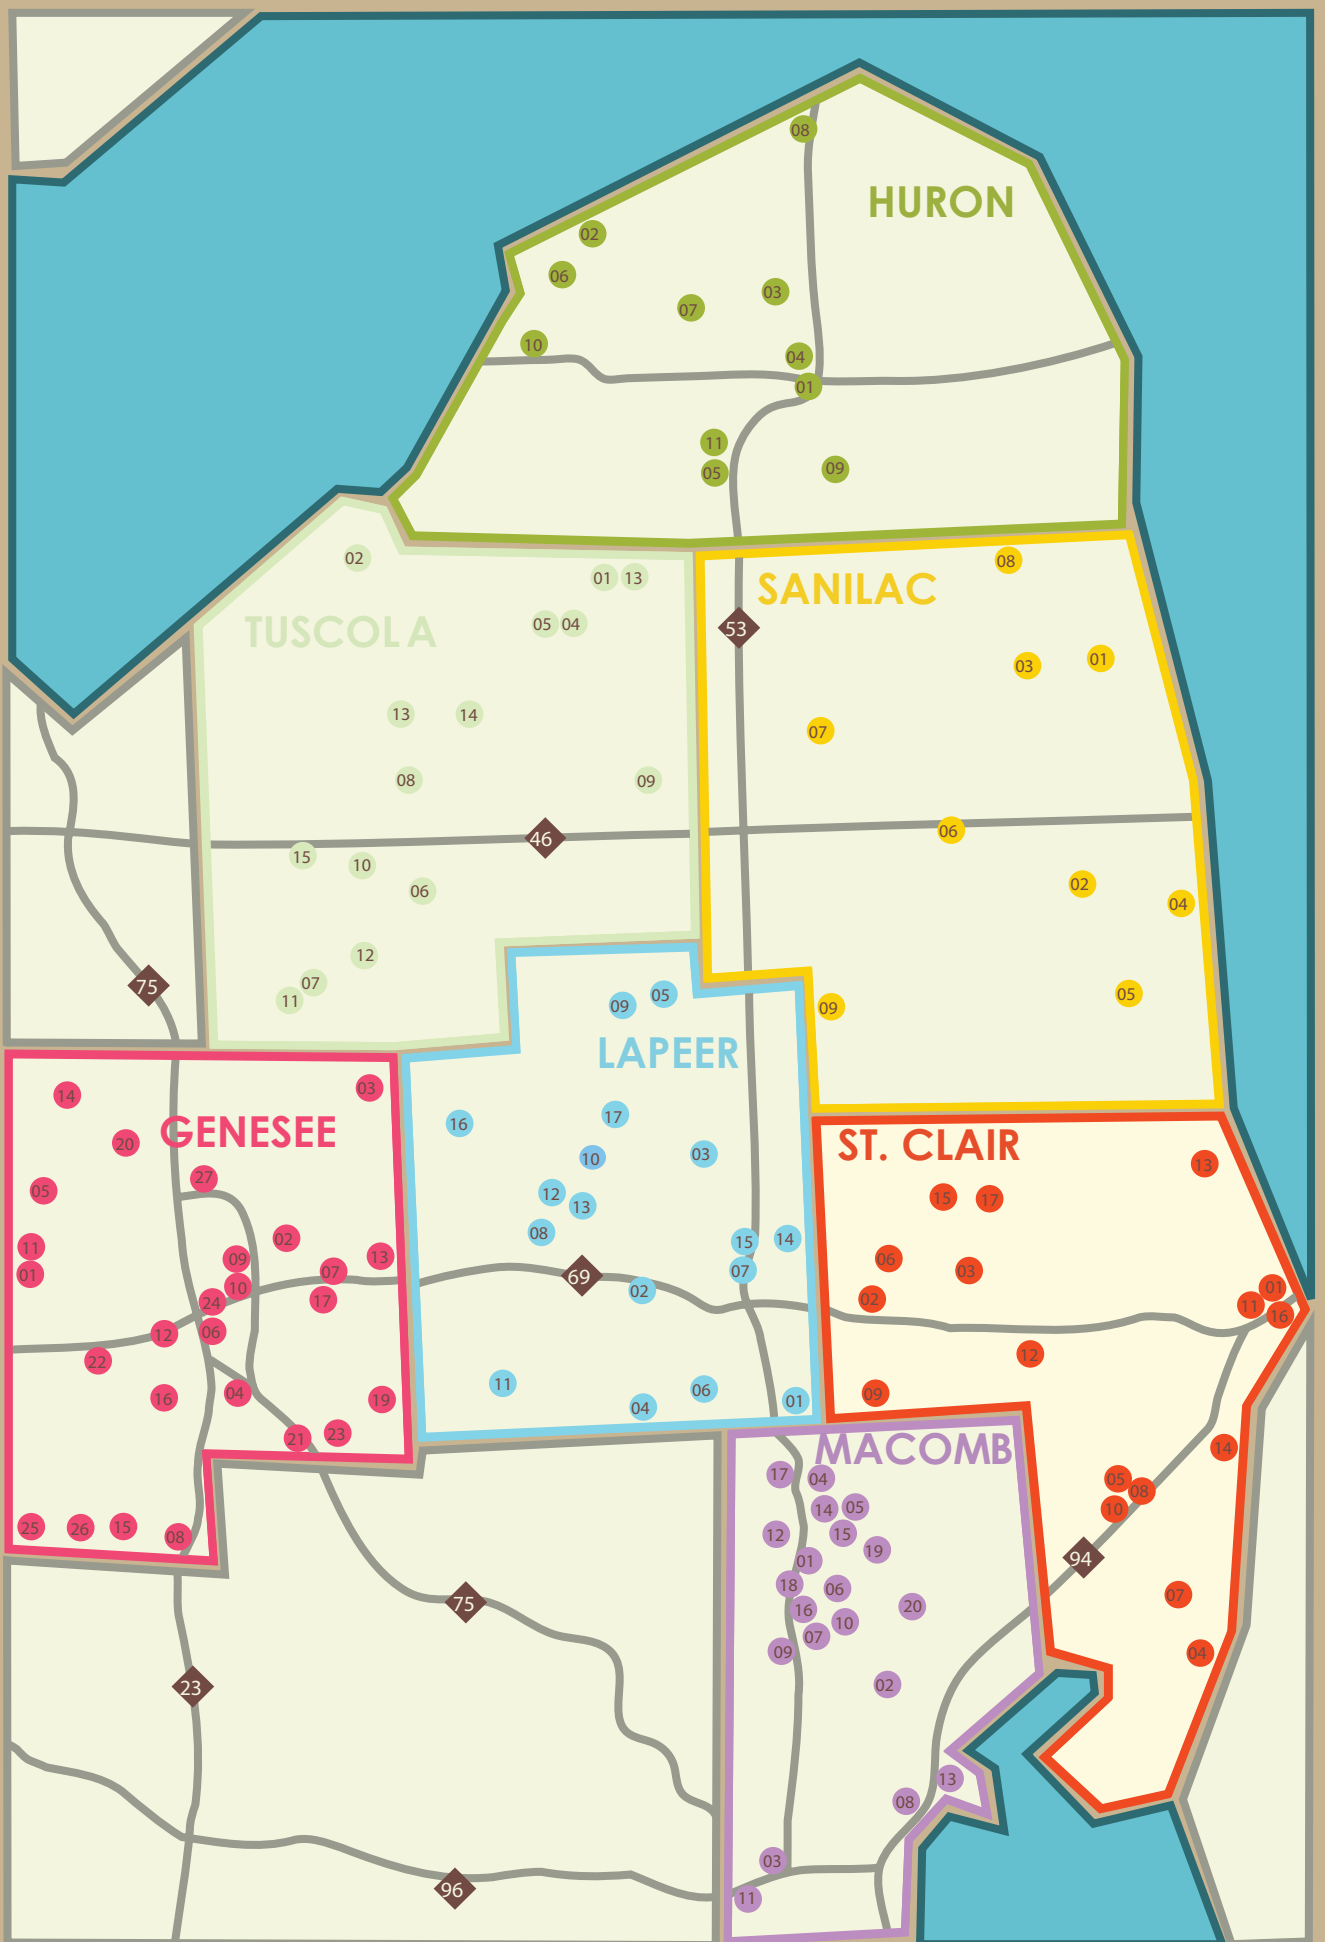

17. Verellen Orchards 🍌
63260 Van Dyke Rd.
Romeo, MI
586.752.2989

18. Westview Orchards & Adventure Farm 🍌
65075 Van Dyke Rd.
Washington, MI
866.986.4386

19. Wolcott Mill Metropark Farm Center 🍌
65775 Wolcott Rd.
Ray, MI
586.752.5932

20. Zensen Farm Market 🍌
22641 29 Mile Rd.
Ray, MI
586.557.2844

ST. CLAIR

01. St. Clair Garden Club 🍌
Pine Shores Golf Course
Parking Lot
St. Clair, MI
810.329.9358

02. Blueridge Blueberry Farm 🍌
16274 Donald Rd.
Capac, MI
810.395.2245

03. BST Orchard 🍌
12923 Imlay City Rd.
Emmett, MI
810.395.7527

04. Chris' Roadside Stand 🍌
8168 Marsh Rd.
Algonac, MI
810.794.2267

05. Country Cottage Primitives 🍌
7748 Trumble Rd.
Columbus, MI
810.329.6722

06. Falis Farm 🍌
15637 Nettney Rd.
Capac, MI
810.395.1711

07. Good-Natured Gardens 🍌
5074 Starville Rd.
China Twp., MI
810.765.5165

08. Govaere's Orange Barn Farm Market 🍌
7700 F.W. Moore Hwy.
Columbus, MI
586.727.5053

09. J and M Farm 🍌
16545 Bordman Rd.
Allenton, MI
810.798.3743 or
810.614.2954

10. Jen's Garden 🍌
8956 Puttygut Ln.
Casco, MI
586.822.0370

11. Jim Rankin Meats 🍌
4319 Lapeer Rd.
Port Huron, MI
810.984.1628

12. Little Portion Herb Farm and Greenhouse 🍌
2008 Kinney Rd.
Riley, MI
810.384.6700

13. Marvin's Garden 🍌
5385 Burtch Rd.
Jeddo, MI
810.327.2691

14. St. Clair Club Farmer's Market 🍌
St. Clair, MI
810.239.9358

15. Sunny Fields Botanical Park. 🍌
5444 Welch Rd.
Emmett, MI
810.387.2765

16. Vantage Point Farmer's Market 🍌
51 Water St.
Port Huron, MI
810.966.3488

17. Wiegand Orchards 🍌
11036 Metcalf Rd.
Brockway, MI
810.387.2526

SANILAC

01. Arnold Apiaries 🍌
3825 Loree Rd.
Deckerville, MI
810.376.8323

02. Bingles Berry Farm 🍌
3730 Marlette Rd.
Crowell, MI
810.633.9338

03. Kritzman's Berry Farm 🍌
2194 Brush St.
Deckerville, MI
810.376.3045

04. Moeller's Apple Orchard 🍌
6927 Aitken Rd.
Lexington, MI
810.359.7071

05. O'Hair Farms 🍌
4921 Sheridan Line Rd.
Crowell, MI
810.404.4783 or
810.679.4783

06. Sandusky Farmer's Market 🍌
W. Sanilac & Wash.
Sandusky, MI
810.648.2706

07. The Garden Gate 🍌
4324 Mushroom Rd.
Snover, MI
810.672.9905

08. Wellin Meat Packing Inc. 🍌
8678 Fifth St.
Minden City, MI
989.864.8888 or
989.864.8328

09. ZM3 Farm 🍌
8641 Brooks Rd.
Brown City, MI
810.346.2249

TUSCOLA

01. Battel's Sugar Bush 🍌
7964 Daus Rd.
Cass City, MI
989.872.2621

02. Bayside Beef LLC 🍌
7066 Unionville Rd.
Unionville, MI
989.553.6328

03. Caro Farmer's Mkt. 🍌
157 N. State St.
Caro, MI
989.673.5211 or
989.673.6996

04. Cass City Farmer's Market 🍌
Cass City, MI
989.872.2911

05. Erla's Inc. 🍌
6233 W. Church St.
Cass City, MI
989.872.2191

06. Four Barns Farms 🍌
7185 Fostoria Rd.
Mayville, MI
989.843.7687

07. Goat Gate Farm 🍌
10210 Willard Rd.
Millington, MI
989.871.2971

08. Grice's Tree Farm and Nursery LLC 🍌
2560 Mertz Rd.
Caro, MI
989.672.8733

09. Hampshire Farms & Bakery 🍌
7300 Legg Rd.
Kingston, MI
989.827.9016

10. Lawrence Farms 🍌
10130 Vassar Rd.
Millington, MI
989.871.2060

11. Parker's Orchard 🍌
8355 Oak Rd.
Millington, MI
989.871.3031

12. Polega's Market 🍌
6480 Bay City
Forestville Rd.
Cass City, MI
989.872.3348

13. Vandermark's Market 🍌
1478 E. Caro Rd.
Caro, MI
989.670.7414

14. Vassar Farmer's Market 🍌
287 E. Huron Ave.
Vassar, MI
989.693.6375

FARM TYPE

- Meat/Poultry 🍌
- Produce 🍌
- Dairy 🍌
- Organic 🍌
- Winery 🍌
- U-pick 🍌
- Roadside Stand 🍌
- Farmer's Market 🍌
- Other 🍌